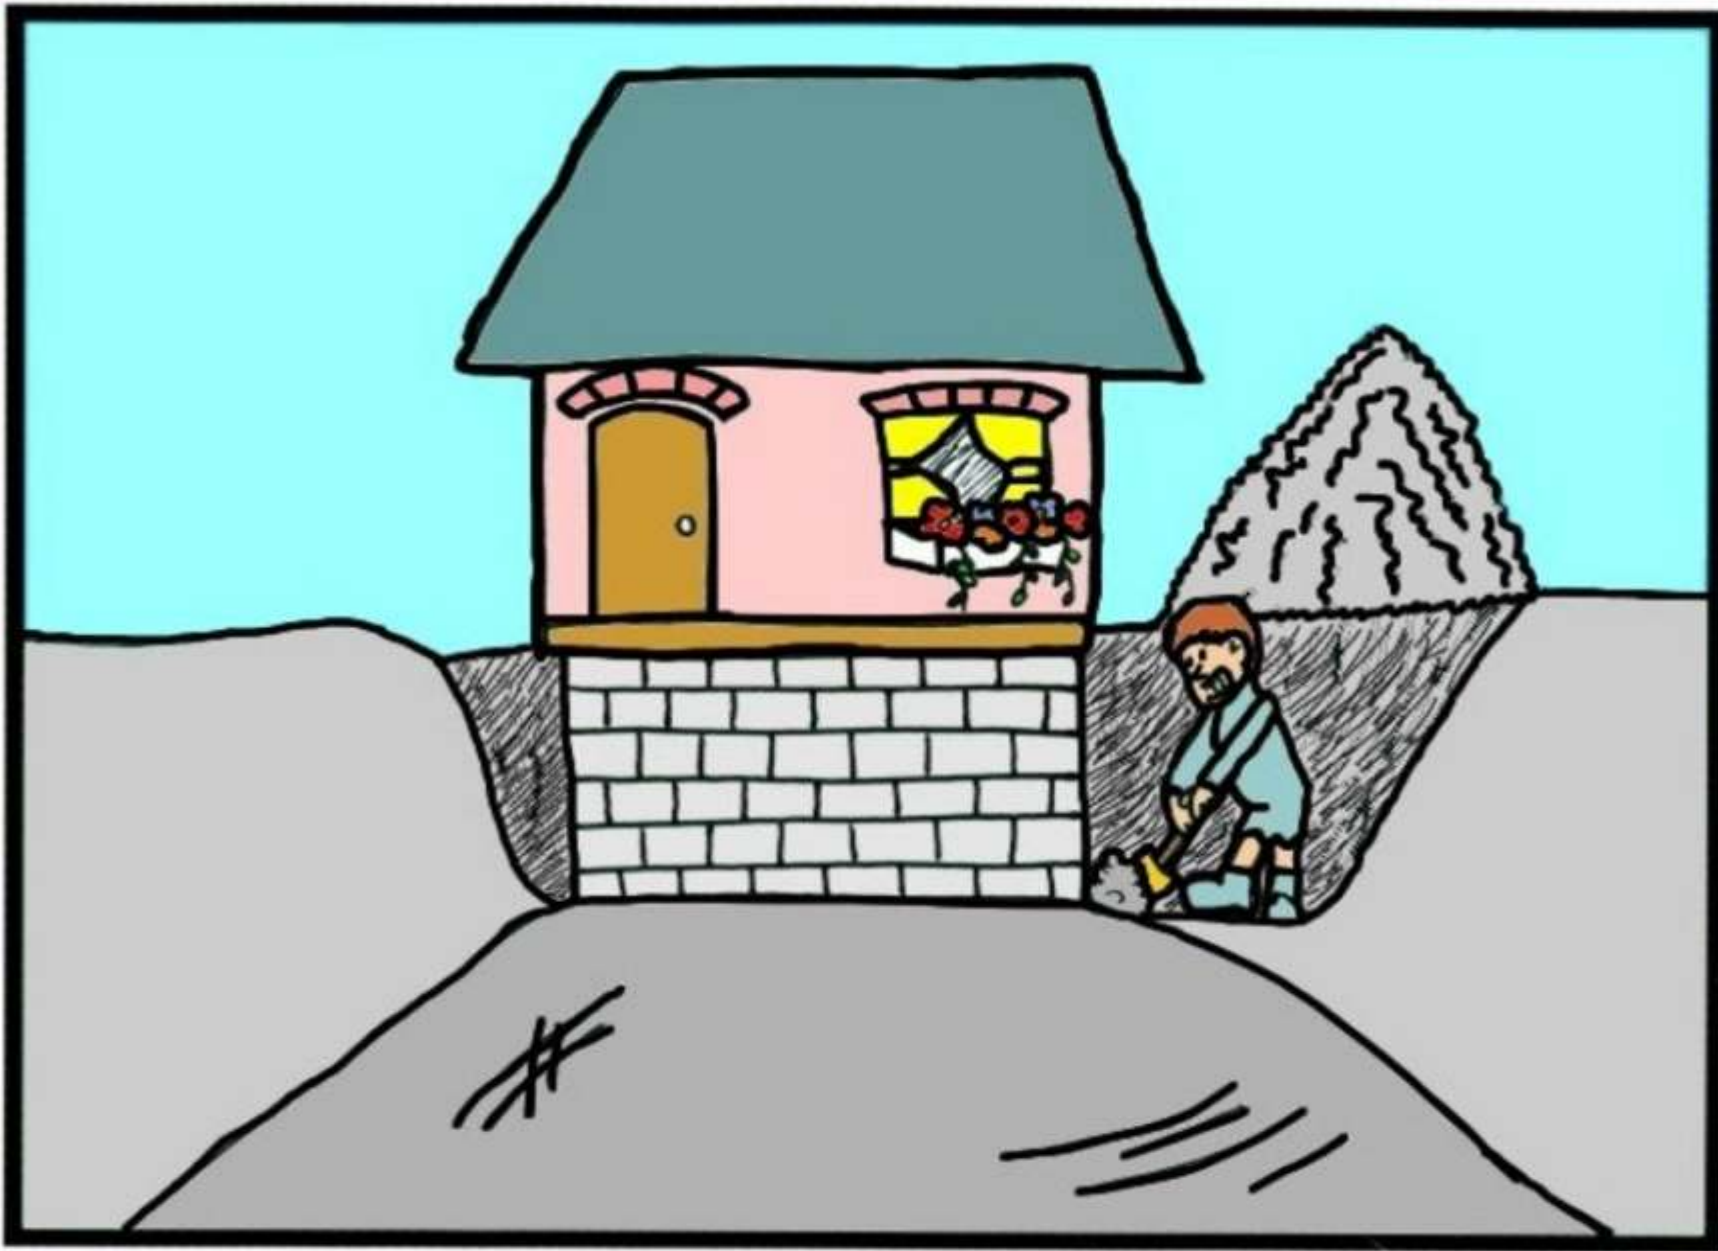

# Wise and Foolish Builders

(Based on Matthew 7:13-8:1 and Luke 6:43-49)

Copyright © 2007 Patricia Loranger

21-02

Jesus continued his teaching to his disciples. “The road to hell has a big gate and a wide road. Many people go down this road. But the gate to life is skinny and the road is difficult. Not many people find it.

21-03

Be on guard against people who seem like they are my followers but they are really not. They are like wolves wearing sheep clothing. You'll know who really is following me by the things that come out of their heart.

21-05

Everyone who hears my words and does them, is like a wise man who built his house on the rock. He dug deep until he found rock. Then he built the house on that rock foundation.

21-06

The rain came down, the flood came up and the winds blew against that house but it did not fall because it had the rock for its foundation.

21-07

Everyone who hears my words and does not do them, is like a foolish man who built his house on the sand with no foundation. The rain came down, the flood came up, the winds blew and that house fell crashing down. It was destroyed!”